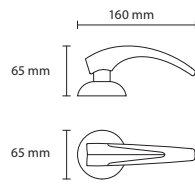

Flax lever handles

Flax lever handles are available on a range of rose styles which are machined to suit your specified lock type (see technical pages for more information).

Item • Flax Lever
Rose • R02
Metal • Bronze
Finish • Bright
Code • ZE033R02BBZ

Flax Lever Rose 01

ZE033R01

Flax Lever Rose 02

ZE033R02

Flax Lever Rose 03

ZE033R03 (machined for euro profile cylinder)