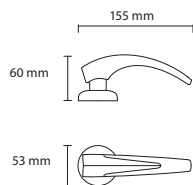

Flax lever handles

Flax lever handles are available on a range of rose styles which are machined to suit your specified lock type (see technical pages for more information).

Item • Flax Lever
Rose • R02
Metal • Bronze
Finish • Bright
Code • ZE033R02BBZ

Flax Lever Rose 01

ZE033R01

Flax Lever Rose 02

ZE033R02

Flax Lever Rose 03

ZE033R03 (machined for euro profile cylinder)